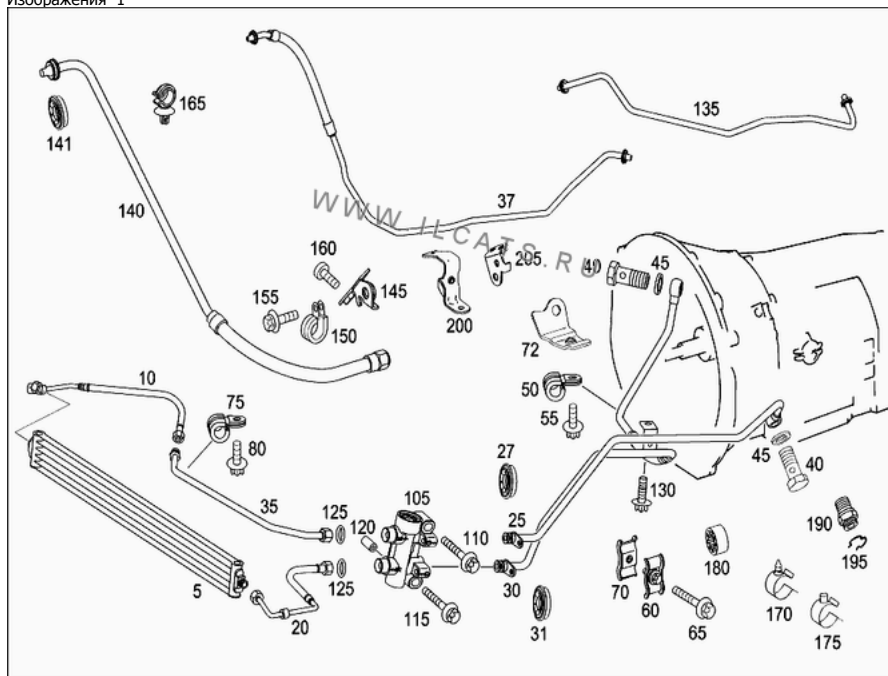

Яндекс.Директ

[JS Английский за полгода!](#) Секретный метод обучения сотрудников разведки. Изучайте прямо из дома!

[4winner.justclick.ru](#)

[Английский за полгода!](#) Секретный метод обучения сотрудников разведки. Изучайте прямо из дома!

[spyenglish.ru](#)

Mercedes-Benz (Мерседес-Бенц)

Все новинки концерна Mercedes-Benz (Мерседес-Бенц) на одном авто портале [motoroid.ru](#)

Выбор запчасти

Изображения 1

№	Код	Название, Информация	Кол-во	Пл
005	A 6395010501	OIL COOLER Комплектация: G40 +MC1 /G40 +MC2 /G40 +MC3 /G40 +MC7 /G40 +MC8 /G40 +MG0	001	00
005	A 6395010501	OIL COOLER Комплектация: G40 +MC8 /G40 +MG0	001	01
010	A 6395001172	OIL COOLER LINE, From transmission to oil cooler Комплектация: -XX6 +G40 +MC2 /-XX6 +G40 +MC3	001	01
010	A 6395000672	OIL COOLER LINE, From transmission to oil cooler Комплектация: MC7 /MC8 /MG0	001	
020	A 6395001272	OIL COOLER LINE, From radiator to transmission Комплектация: -XX6 +G40 +MC2 /-XX6 +G40 +MC3	001	01
020	A 6395000372	OIL COOLER LINE, From radiator to transmission Комплектация: MC7 /MC8 /MG0	001	
025	A 6392710296	PIPE, Torque conv. hous. to thermostat Комплектация: G40 +MC2 /G40 +MC3	001	00
025	A 6392712296	OIL PIPE, Torque conv. hous. to thermostat Комплектация: G40 +MC2 /G40 +MC3 /G40 +MP2 /G40 +MP3	001	00
025	A 6392710596	PIPE, Torque conv. hous. to thermostat Комплектация: MC7 /MC8 /MG0	001	
025	A 6392712096	OIL PIPE, Torque conv. hous. to thermostat	001	01